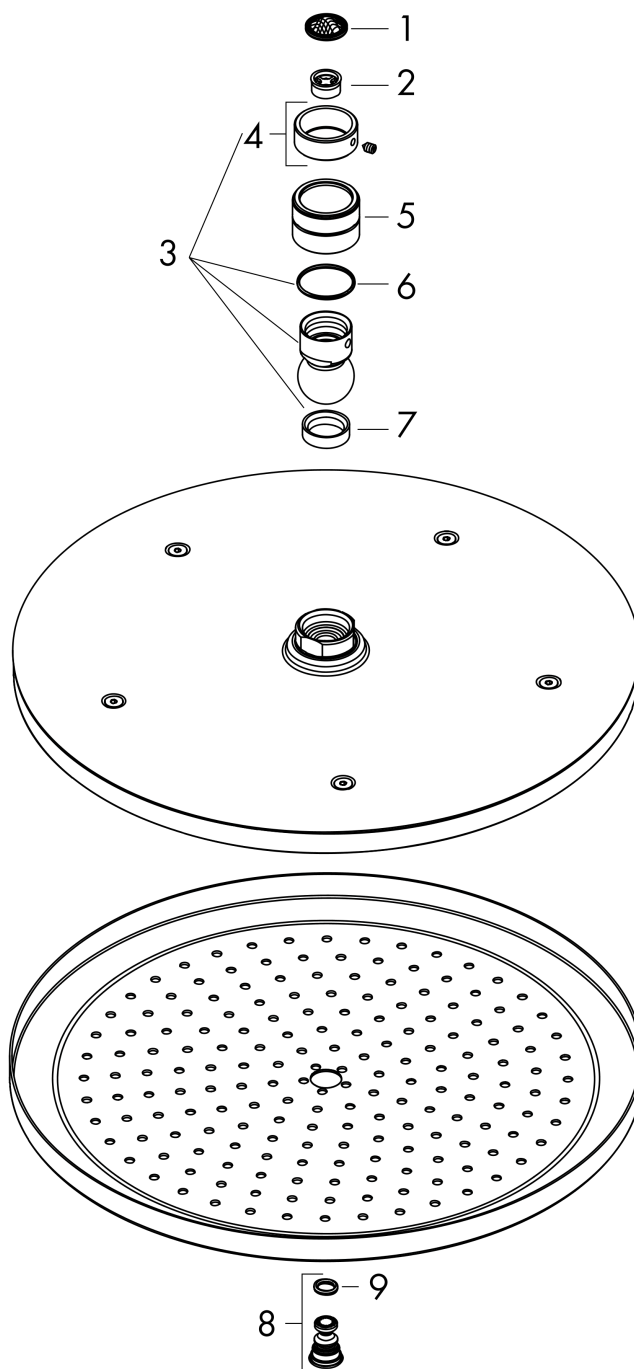

#### product features

- shower head size: 280 mm
- spray type: RainAir
- ball-joint: overhead shower angle adjustable
- material spray disc: metal
- maximum flow rate at 3 bar: 8,5 l/min
- flow rate RainAir spray (at 3 bar): 8,5 l/min
- minimum flow pressure: 2 bar
- spray disc removable for cleaning
- installation: ceiling or wall
- connection thread G ½
- connection dimension: DN15
- suitable for continuous flow water heaters

### Scale drawing

### Flowchart

The consumption was measured in combination with the appropriate fittings (thermostat/mixer/ in-wall valve) to reflect actual application in practice.

**Croma**  
**Overhead shower 280 1jet EcoSmart 9 l/min**  
 Surfaces: **Matt White**    Article Number: **26221700**

## Exploded Drawing

Year of production: >06/20

**Croma****Overhead shower 280 1jet EcoSmart 9 l/min**Surfaces: **Matt White** Article Number: **26221700****Spare part list**

Year of production: &gt;06/20