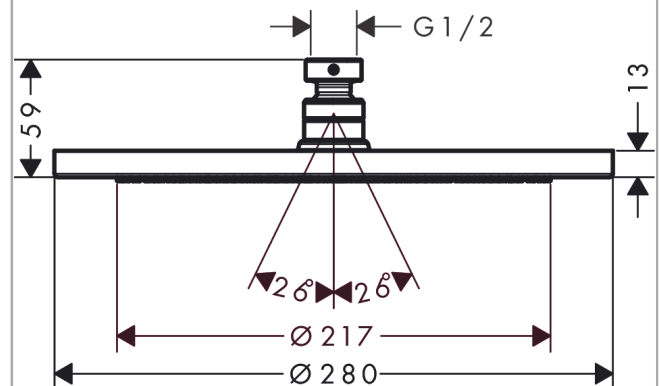

Scale drawing