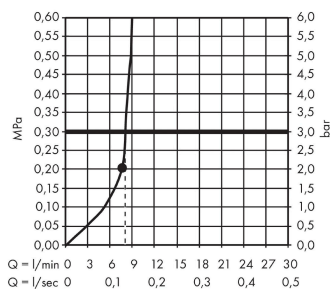

Flowchart

The consumption was measured in combination with the appropriate fittings (thermostat/mixer/ in-wall valve) to reflect actual application in practice.